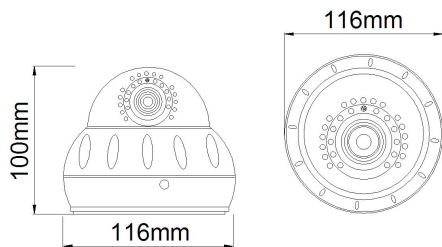

## Key features

- 1/3" Progressive Scan CMOS
- VF Lens 2.8-12mm
- 1080P@30fps
- Multiple Streams
- IR Range 20-30m
- Low bitrate control
- 3D DNR,dWDR,ICR
- Support ROI,Corridor mode,HLC

## Dimension

## Specifications

CAMERA	
Image Sensor	1/3" Progressive Scan CMOS
Min. illumination	Color 0.2Lux;IR ON 0 Lux
Day & Night	ICR
Shutter Speed	1/5-1/20000
Auto Iris	Fixed
Wide Dynamic Range	dWDR
Digital Noise Reduction	2D/3D
Lens	2.8-12mm VF Lens
FOV	89° ~ 35°
IR LED	24pcs
IR Range	20-30m
IMAGE	
Video Compression	H.264 High/Main/Baseline Profile, MJPEG
Bit Rate (CBR/VBR)	Main stream:500kb-12000kb ;Sub stream 100kb-6000kb
Audio Compression	G.711 ,RAW_PCM
Max.Resolution	1920x1080/30fps
Stream	Stream1 1920x1080/1280x720 Stream 2 D1 to QVGA
Image Setting	Rotate Mode,Saturation,Brightness,Contrast,Sharpness
HLC	Yes
9:16 Corridor mode	Yes
ROI	Yes
Defog	N/A
NETWORK	
Network Protocols:	HTTP,HTTPS, TCP/IP, UDP/IP, RTSP, DHCP, NTP, PPoE, Unicast and Multicast supported.
Alarm Trigger	Motion Detection,Networkdisconnect,Disk alarm
RTSP Video	Standard RFC2326, Support QuickTime / VLC Player.
Security	User security authentication, Reset, Hardware WatchDog
Web Language	English, Chinese,Polish, Italian, Portuguese, Spanish.
System Compatibility	Onvif,CGI
Interface	
Ethernet	1 Ethernet (10/100 Base-T) RJ-45 Connector
Audio I/O	Default Not support ,Optional 1ch Audio In&1ch Audio Out
Alarm I/O	Default Not support ,Optional 1ch I/O
RS485	N/A
BNC Output	N/A
Reset Button	Built-in
Edge Storage	N/A
GENERAL	
Power Supply	DC12V,POE optional
Power Consumption	2.5W(IR LED OFF) ; 5W (IR LED ON)
OperatingTemperature	-20°C~+55°C
Operating Humidity	0% - 90% RH
Ingress Protection	IP64
Approvals	CE / FCC
Product Dimensions	φ 116×100mm
Product Weight	650g